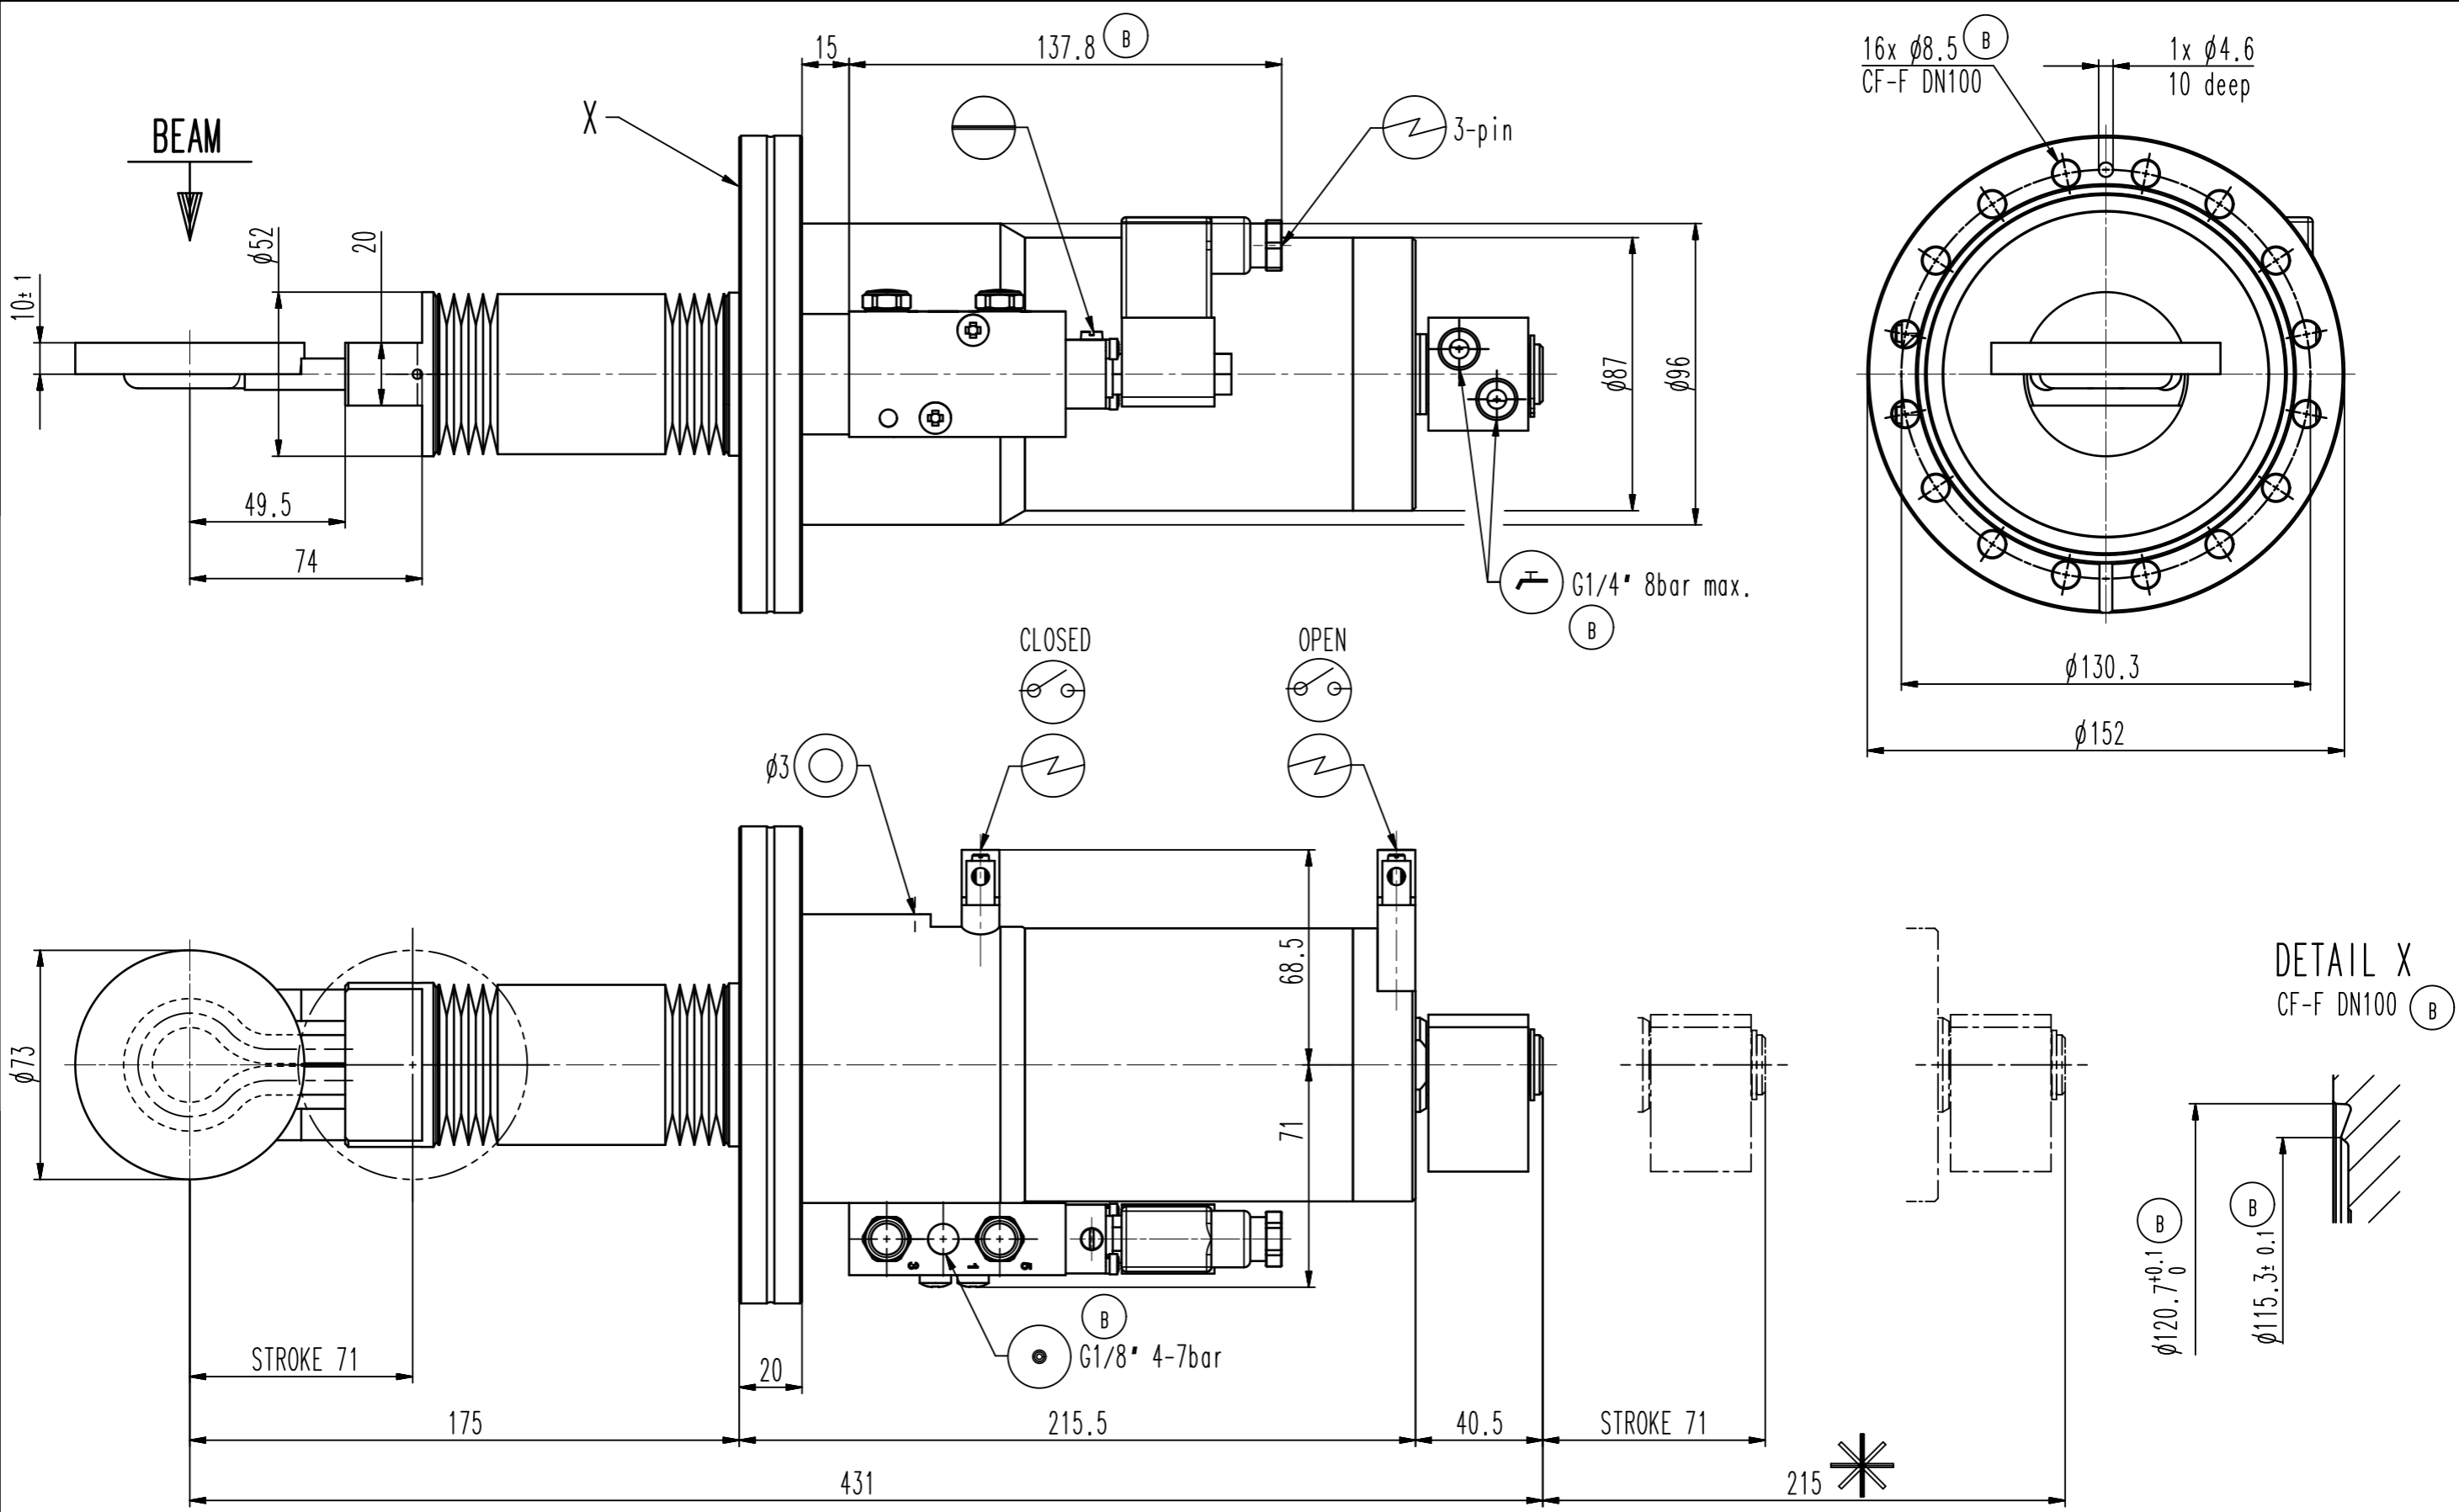

This drawing is the property of VAT.

Revision

Customer number

- ▼ Seat side
- ⊙ Comp. air connection
- ⊕ Electrical connection
- ⊖ Leak detection port
- ⊙ Mech. pos. indication
- ⊙ Position indicator
- ⊙ Required for dismantling
- ⊙ Emergency actuation
- ⊙ For attachment
- ⊙ Bake-out area
- ⊙ Differential pumping port

Beam stopper insert

VAT Vakuumentile AG  
CH-9469 Haag, Switzerland  
Tel ++41 81 7716161 Fax ++41 81 7714830

Rev.-Date: 13.10.17  
Visa: BRS

Series	793	Ordering No.	79340-CE44-0002
Projection E	DN	Flange	CF-F
	100		
Dimensional Drawing		379485	Rev. B