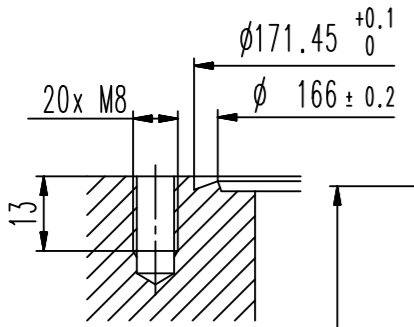

Detail X

- ▼ Seat side
- Comp. air connection
- Electrical connection
- Leak detection port
- Mech. pos. indication
- Position indicator
- Required for dismantling
- Emergency actuation
- For attachment
- Bake-out area
- Differential pumping port

Beam stopper  
position indicator 200°C

VAT Vakuumventile AG  
CH-9469 Haag, Switzerland  
Tel ++41 81 7716161 Fax ++41 81 7714830

Rev.-Date: 07.10.19  
Visa: BRS

Series	790	Ordering No.	79044-CE24-AAB1
Projection E	DN	Flange	CF-F
	160	Rev.	
Dimensional Drawing	1000432		