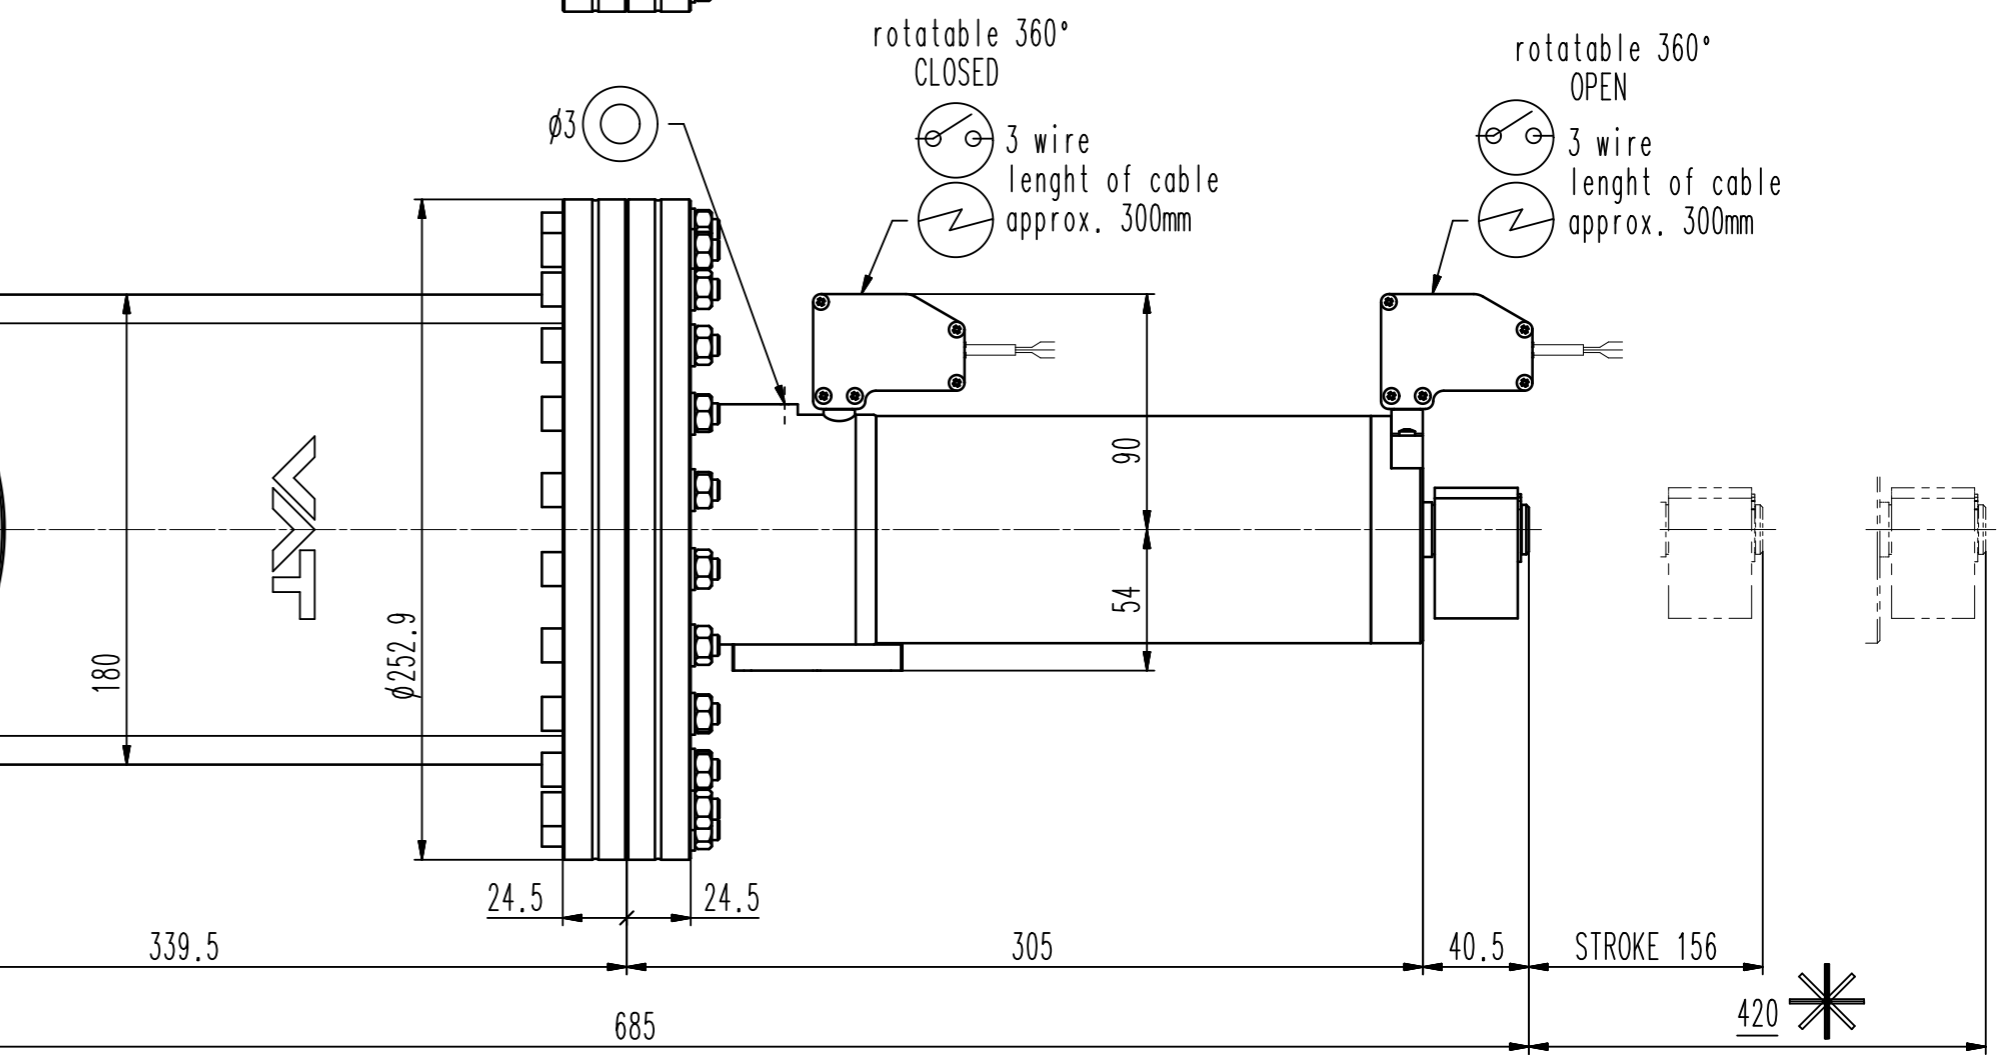

Detail X

- ▼ Seat side
- Comp. air connection
- Electrical connection
- Leak detection port
- Mech. pos. indication
- Position indicator
- Required for dismantling
- Emergency actuation
- For attachment
- Bake-out area
- Differential pumping port

Beam stopper  
position indicator 200°C

VAT Vakuumventile AG  
CH-9469 Haag, Switzerland  
Tel ++41 81 7716161 Fax ++41 81 7714830

Rev.-Date: 07.10.19  
Visa: BRS

Series	790	Ordering No.	79044-CE24-AAB1
Projection E	DN	Flange	CF-F
	160	Rev.	
Dimensional Drawing	1000432		