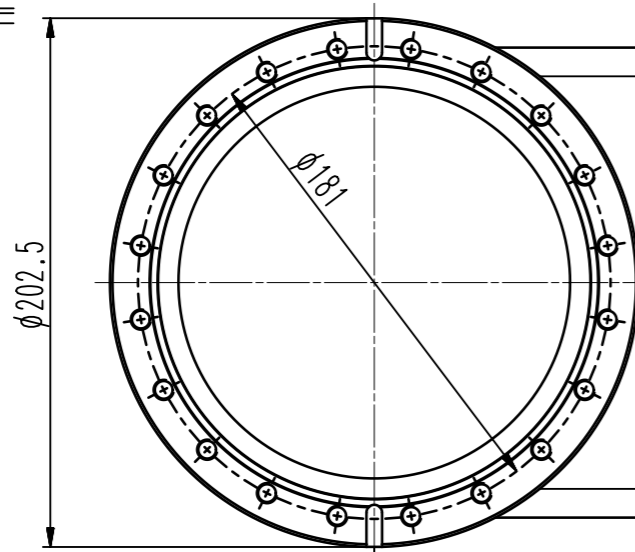

Detail X

- ▼ Seat side
- Comp. air connection
- Electrical connection
- Leak detection port
- Mech. pos. indication
- Position indicator
- Required for dismantling
- Emergency actuation
- For attachment
- Bake-out area
- Differential pumping port

Beam stopper  
position indicator 200°C

VAT Vakuumventile AG  
CH-9469 Haag, Switzerland  
Tel ++41 81 7716161 Fax ++41 81 7714830

Rev.-Date: 07.10.19  
Visa: BRS

Series	790	Ordering No.	79044-CE24-AAB1
Projection E	DN	Flange	CF-F
	160	Rev.	
Dimensional Drawing	1000432		