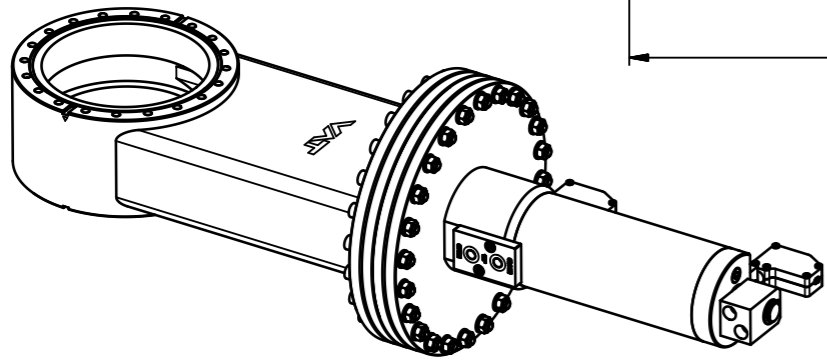

Detail X

- ▼ Seat side
- Comp. air connection
- Electrical connection
- Leak detection port
- Mech. pos. indication
- Position indicator
- Required for dismantling
- Emergency actuation
- For attachment
- Bake-out area
- Differential pumping port

Beam stopper  
position indicator 200°C

VAT Vakuumventile AG  
CH-9469 Haag, Switzerland  
Tel ++41 81 7716161 Fax ++41 81 7714830

Rev.-Date: 07.10.19  
Visa: BRS

Series	790	Ordering No.	79044-CE24-AAB1
Projection E	DN	Flange	CF-F
	160	Rev.	
Dimensional Drawing	1000432		