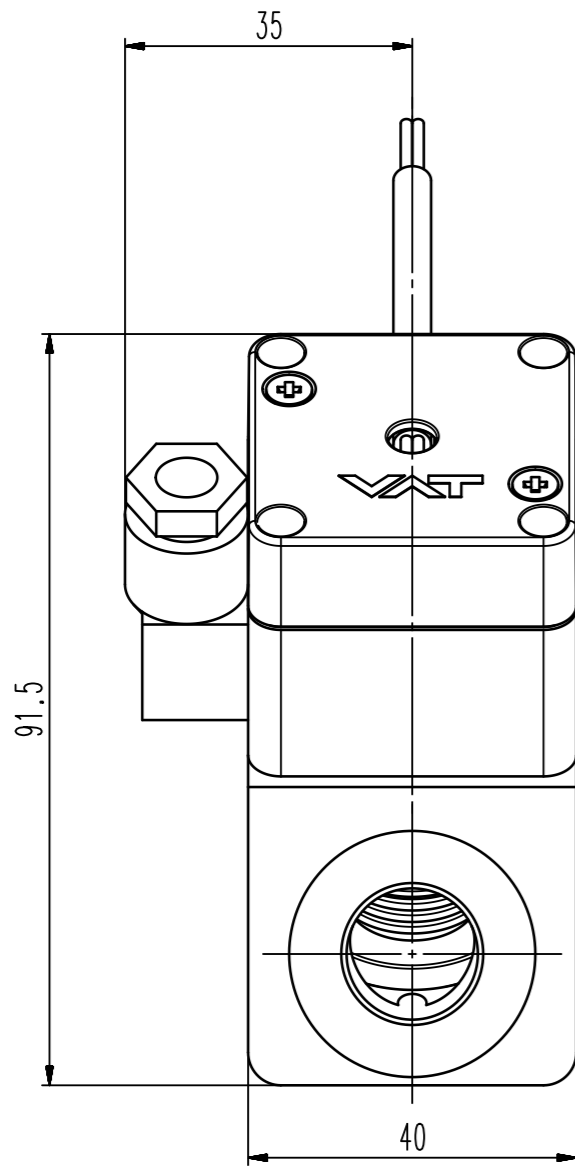

This drawing is the property of VAT.

Revision

Customer number

- ▼ Seat side
- ⊙ Comp. air connection
- ⊙ Electrical connection
- ⊙ Leak detection port
- ⊙ Mech. pos. indication
- ⊙ Position indicator
- ⊙ Required for dismantling
- ⊙ Emergency actuation
- ⊙ For attachment
- ⊙ Bake-out area
- ⊙ Differential pumping port

HV inline valve

VAT Vakuumentile AG  
 CH-9469 Haag, Switzerland  
 Tel ++41 81 7716161 Fax ++41 81 7714830

Date: 01.06.05  
 Name: VEA

Series	265	Ordering No.	26524-KA41-0001
Projection E	DN	Flange	
	16	ISO-KF	
Dimensional Drawing	261876	Rev.	B