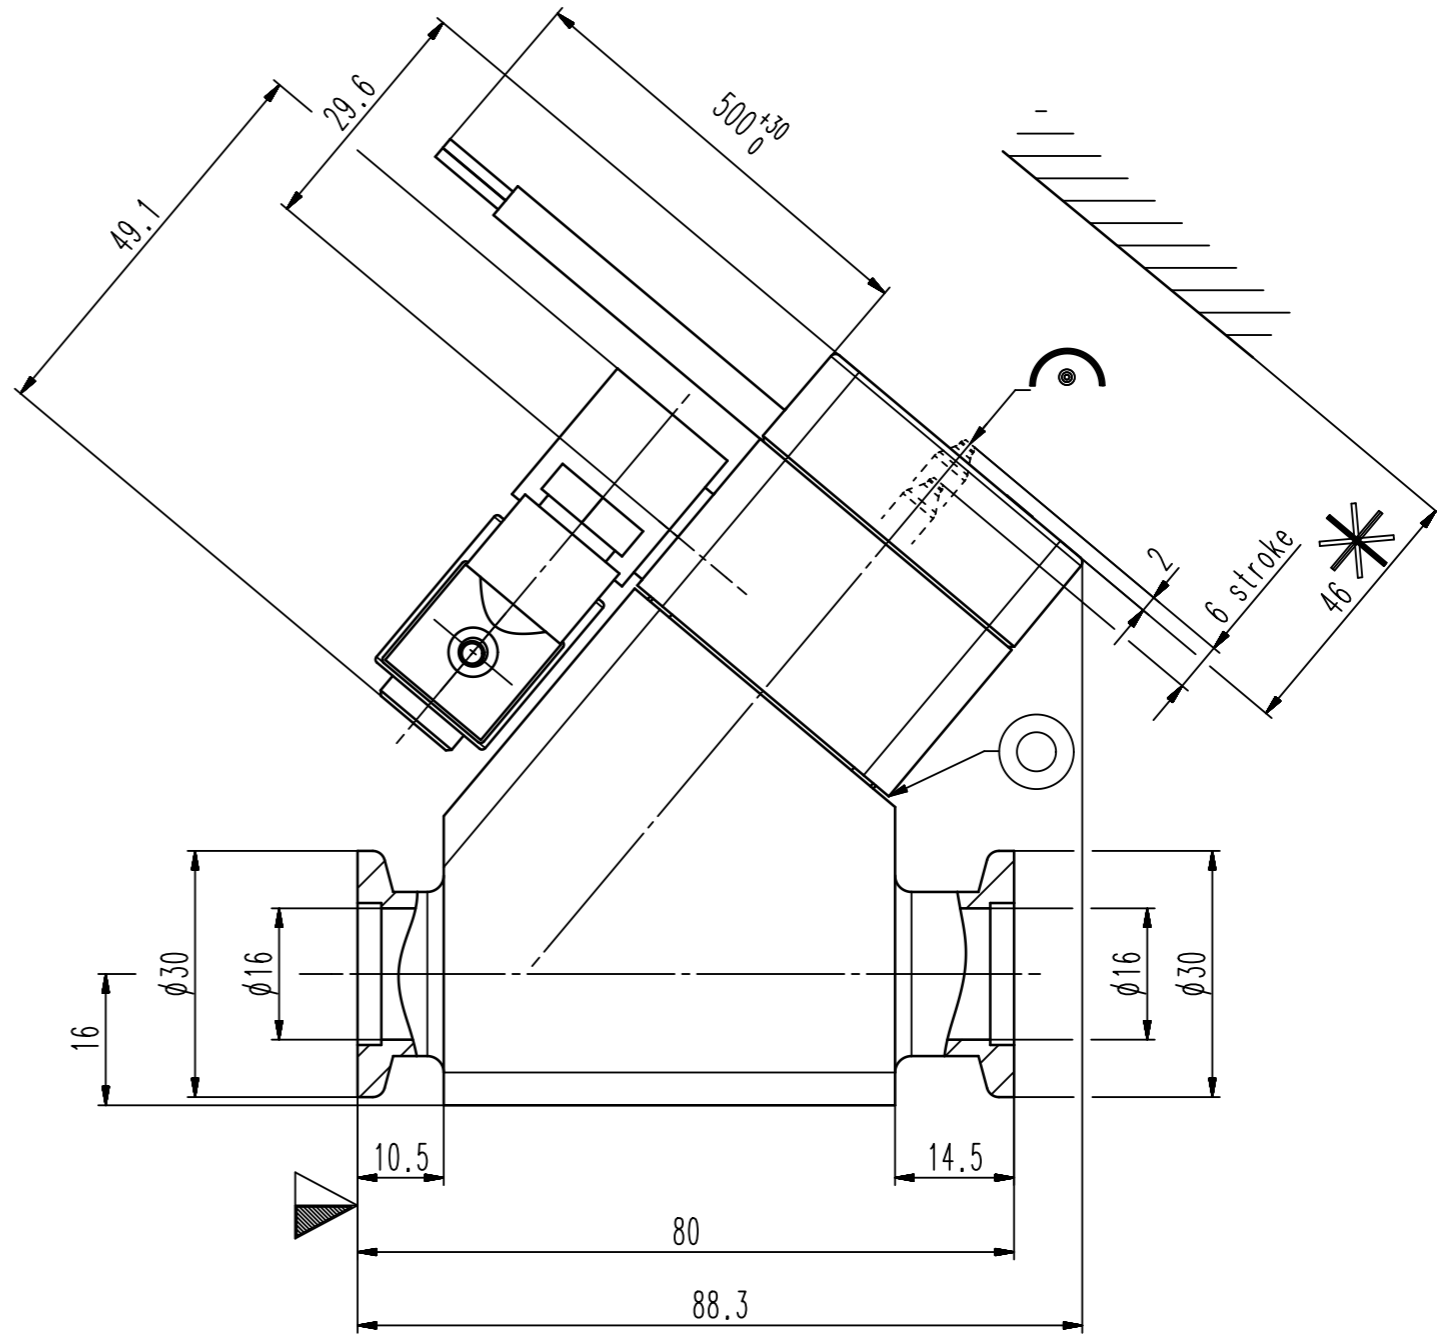

This drawing is the property of VAT.

Revision

Customer number

- ▼ Seat side
- ⊙ Comp. air connection
- ⊙ Electrical connection
- ⊙ Leak detection port
- ⊙ Mech. pos. indication
- ⊙ Position indicator
- ⊙ Required for dismantling
- ⊙ Emergency actuation
- ⊙ For attachment
- ⊙ Bake-out area
- ⊙ Differential pumping port

HV inline valve

VAT Vakuumentile AG  
 CH-9469 Haag, Switzerland  
 Tel ++41 81 7716161 Fax ++41 81 7714830

Date: 01.06.05  
 Name: VEA

Series	265	Ordering No.	26524-KA41-0001
Projection E	DN	Flange	
	16	ISO-KF	
Dimensional Drawing	261876	Rev.	B