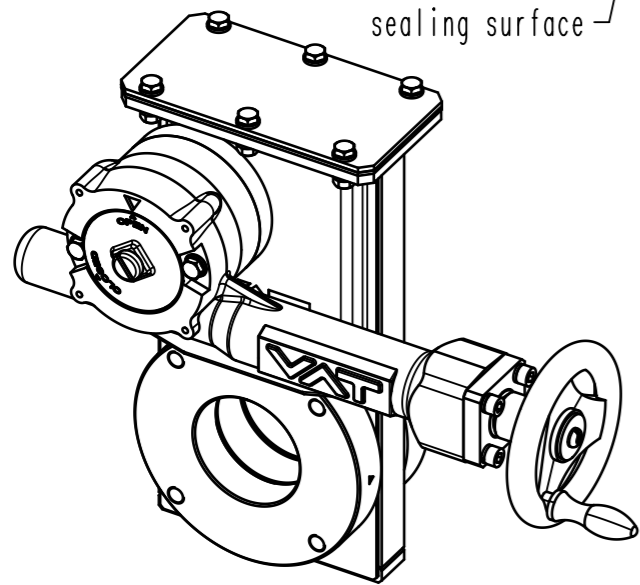

78

305

4x M10
12 deep

134

Ø120

OPEN

CLOSED

Ø100

sealing surface

sealing surface

- ▼ Seat side
- ⊙ Comp. air connection
- ⊙ Electrical connection
- ⊙ Leak detection port
- ⊙ Mech. pos. indication
- ⊙ Position indicator
- ⊙ Required for dismantling
- ⊙ Emergency actuation
- ⊙ For attachment
- ⊙ Bake-out area
- ⊙ Differential pumping port