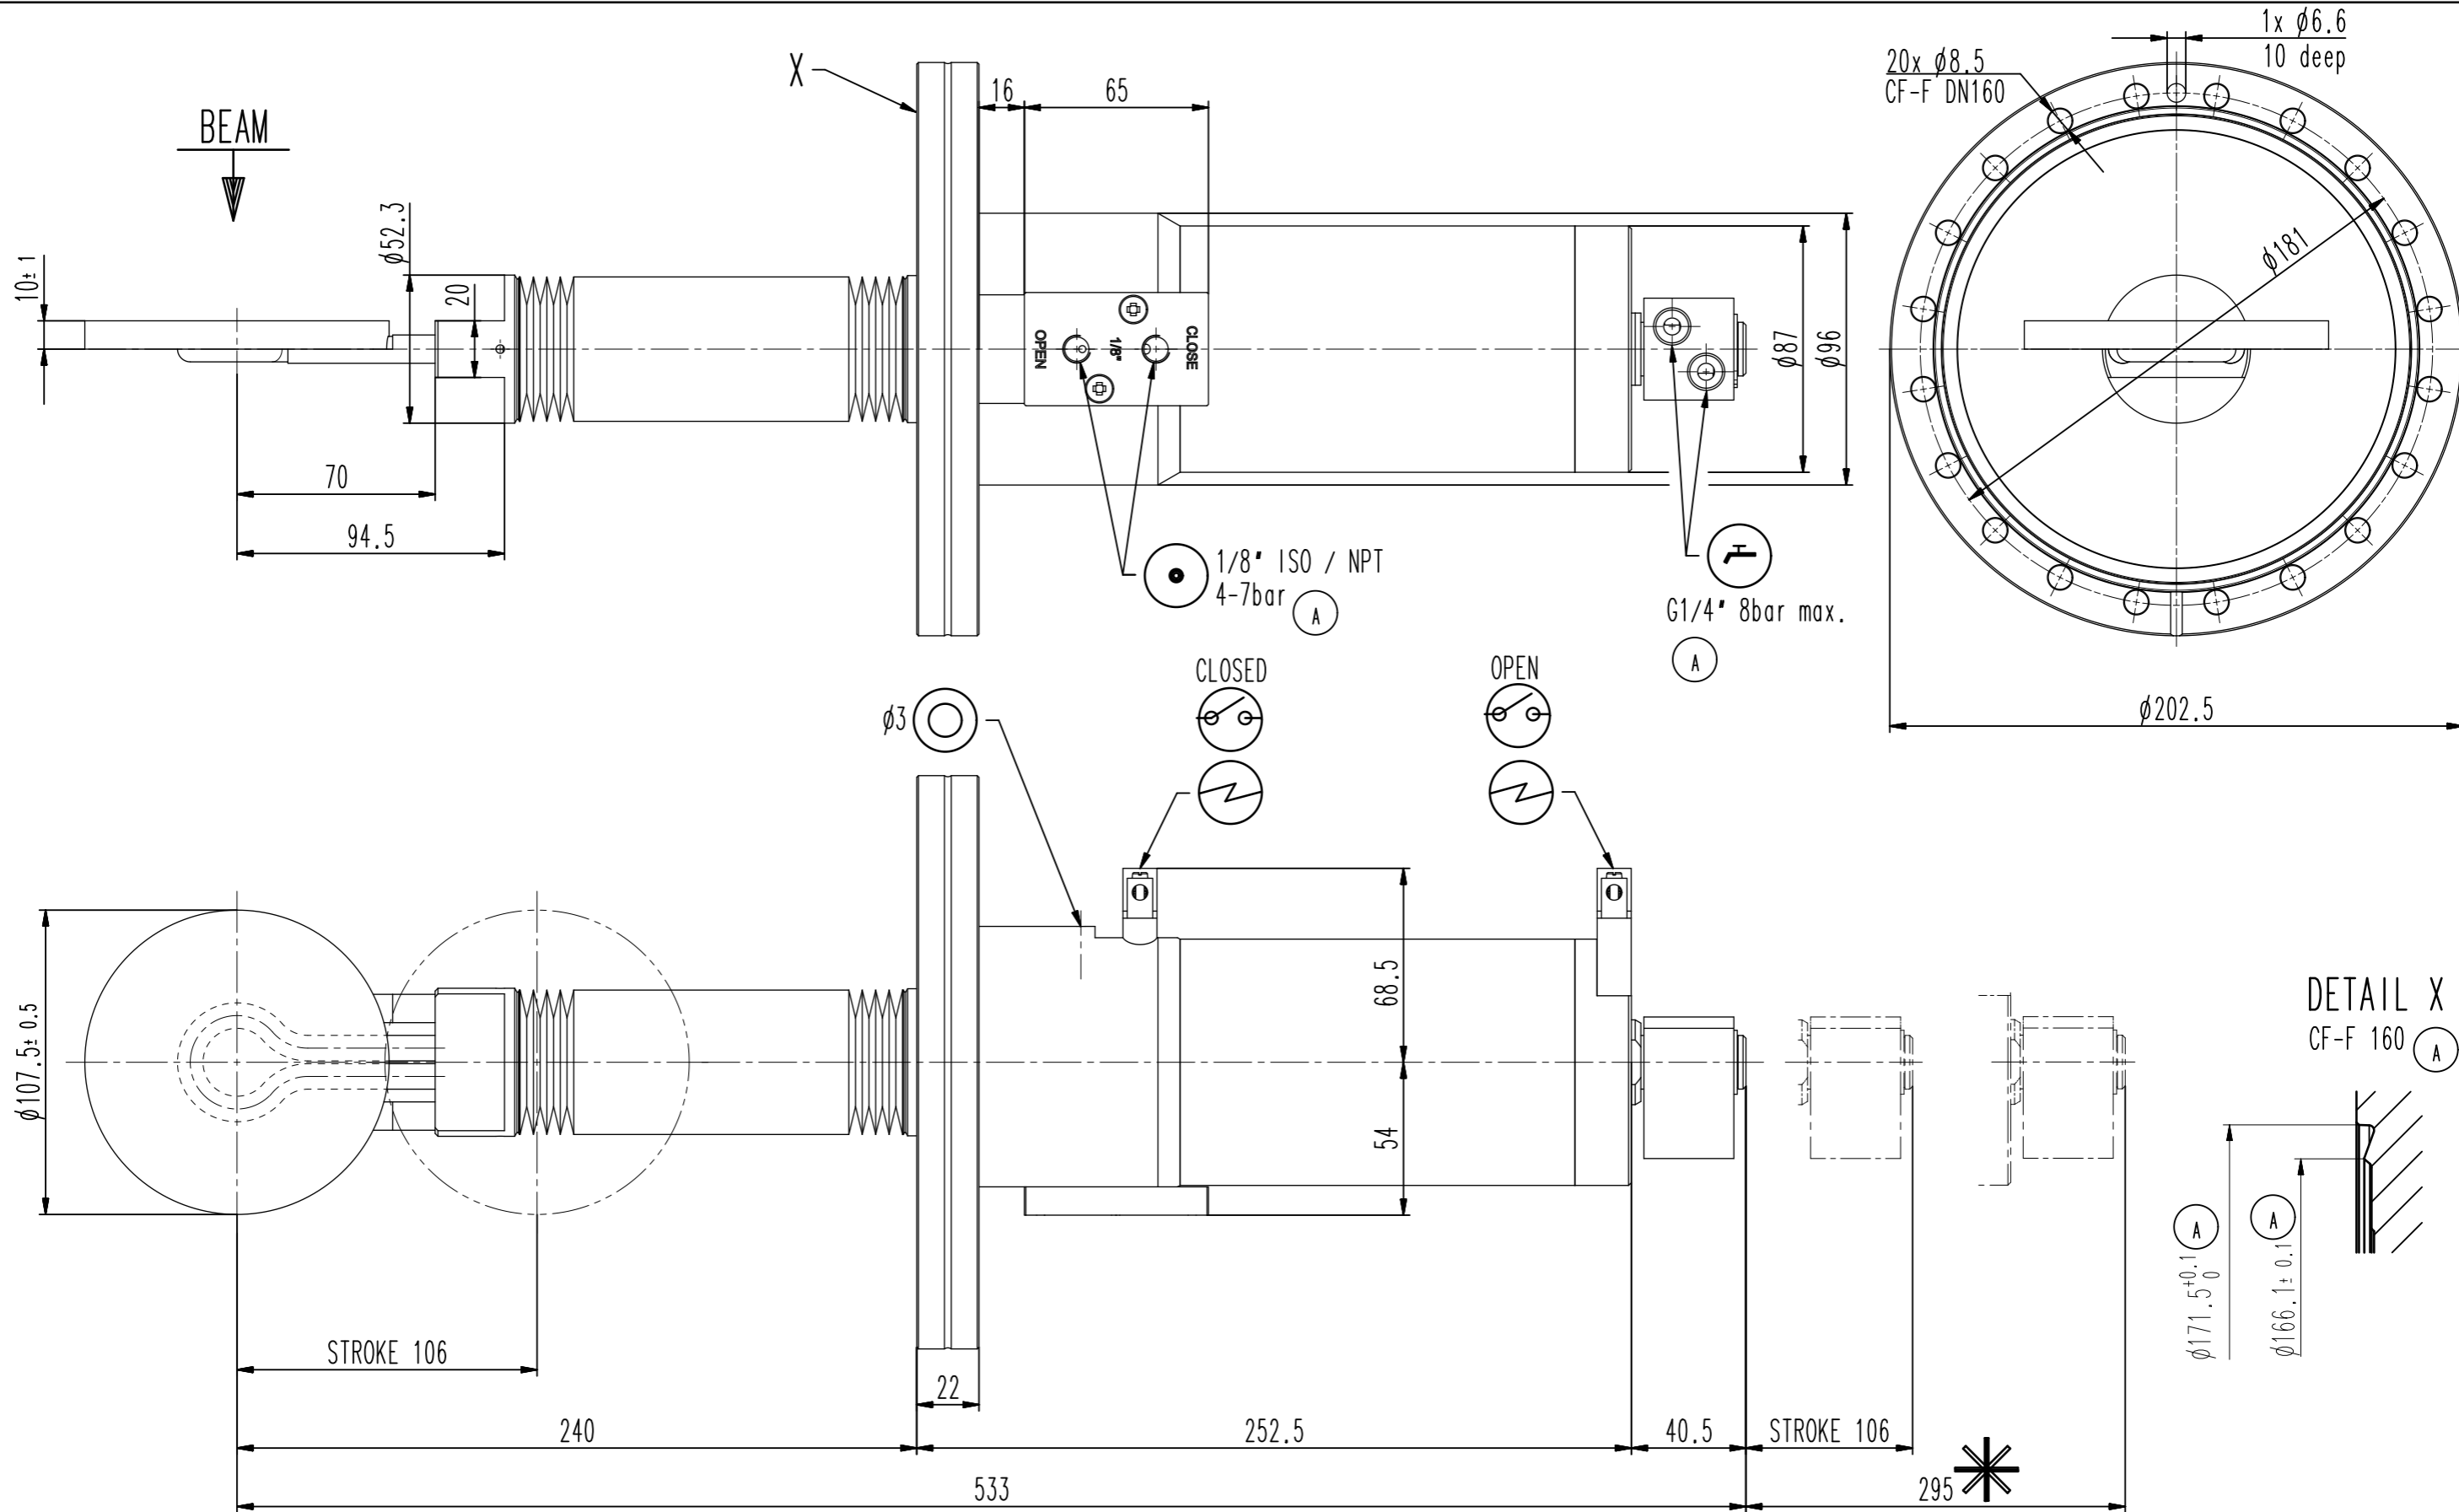

This drawing is the property of VAT.

Revision

Customer number

- ▼ Seat side
- Comp. air connection
- Electrical connection
- Leak detection port
- Mech. pos. indication
- Position indicator
- Required for dismantling
- Emergency actuation
- For attachment
- Bake-out area
- Differential pumping port

79344-CE24-0001

Projection E

DN

160

Flange

CF-F

Dimensional
Drawing

865162